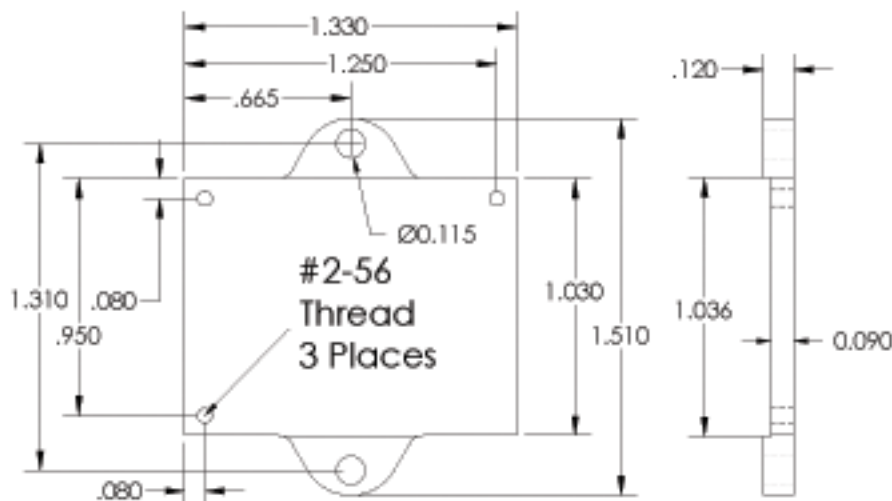

INTERSENSE

www.intersense.com

InertiaCube3 Dimensions and Mounting Locations (all dimensions in inches)

36 Crosby Drive, Suite 150
Bedford, MA 01730
+1 781 541 7624
techsupport@intersense.com

InertiaCube3 Housing

InertiaCube3 Mounting Plate