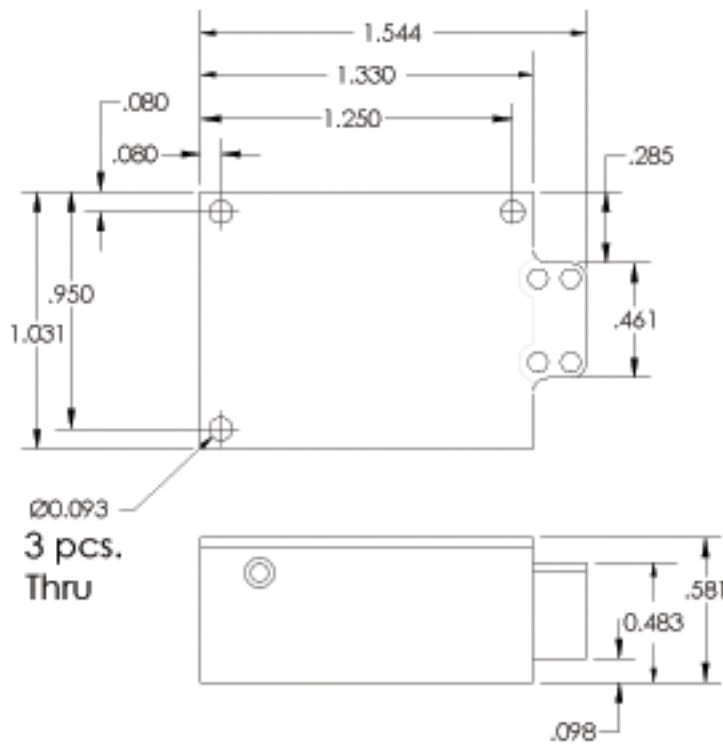

INTERSENSE

www.intersense.com

InertiaCube3 Dimensions and Mounting Locations (all dimensions in inches)

36 Crosby Drive, Suite 150
Bedford, MA 01730
+1 781 541 7624
techsupport@intersense.com

InertiaCube3 Housing

InertiaCube3 Mounting Plate